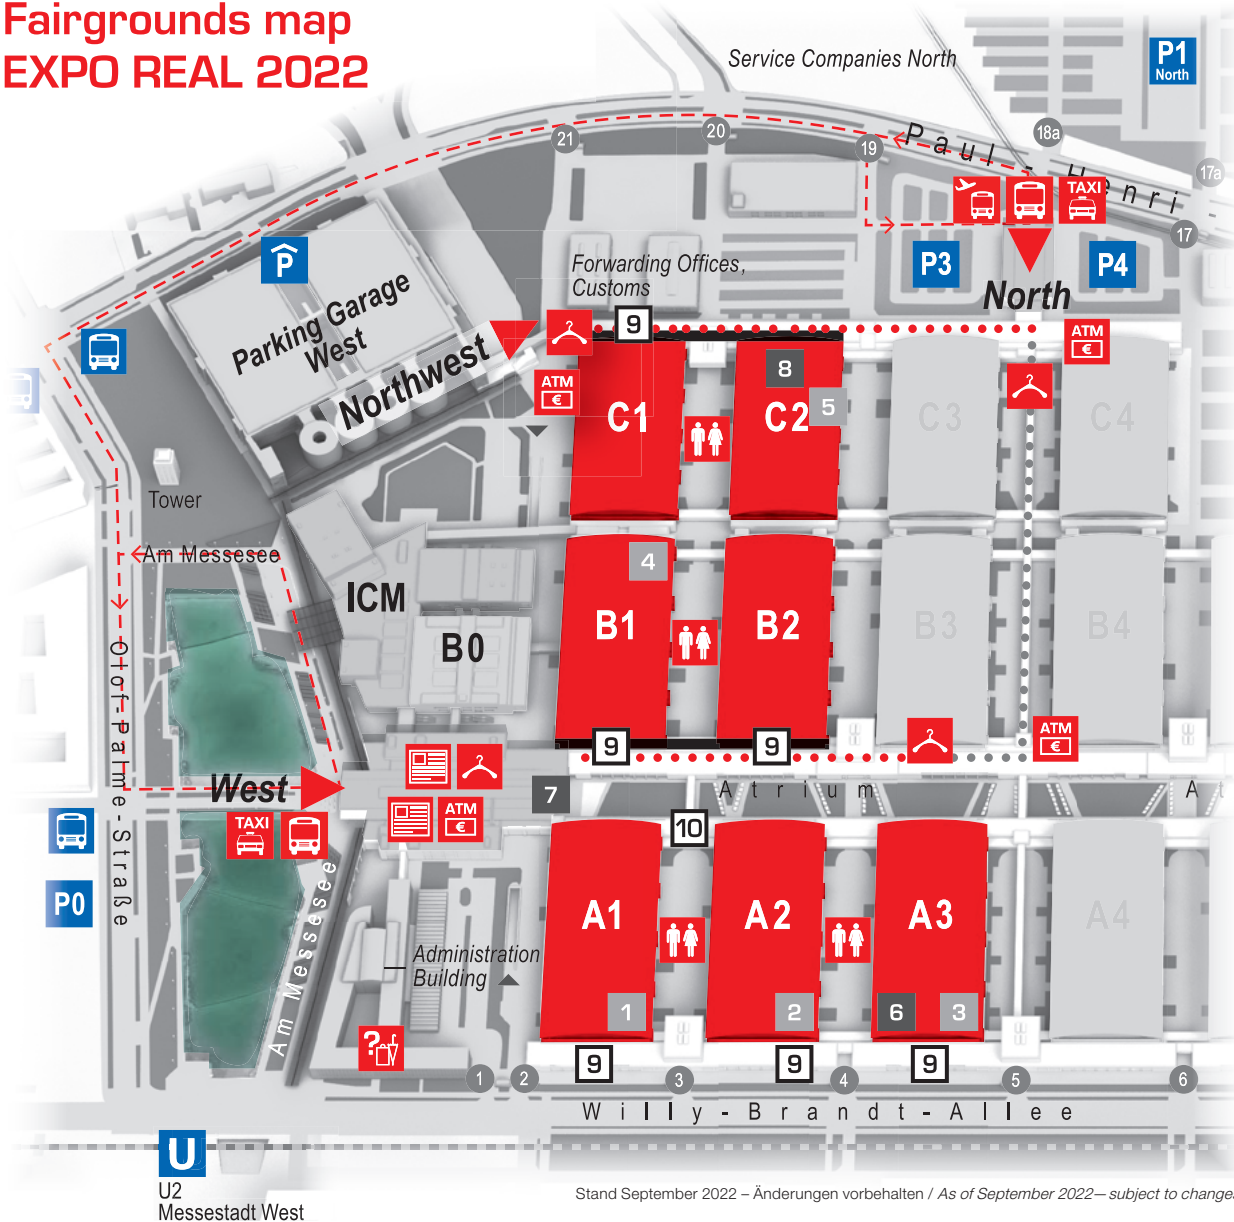

Fairgrounds map EXPO REAL 2022

Stand September 2022 – Änderungen vorbehalten / As of September 2022—subject to changes

- Parking area
- Subway
- Public bus
- Taxi rank for general cabs without pre-ordering
- Airport shuttle
- Shuttle between the entrances
- Shuttle route
- Entrances
- ExpressWay
- Wardrobe
- Lost & found
- Press Center
- Trade press booth
- ATM/cash machine
- Restroom

Conference program

- PLANNING & PARTNERSHIPS FORUM (Hall A1)
- EXPO REAL FORUM (Hall A2)
- REAL ESTATE INNOVATION FORUM (Hall A3)
- DISCUSSION & NETWORKING FORUM (Hall B1)
- EXHIBITOR STAGE (Hall C2)

Special areas

- TECH ALLEY (Hall A3)
- CareerDay, October 6 only (Entrance West)
- GRAND PLAZA (Hall C2)

Meeting opportunities

- Conference and meeting rooms
- Meeting Center

Jetzt Ihr Taxi vorbestellen / Pre-order your taxi now