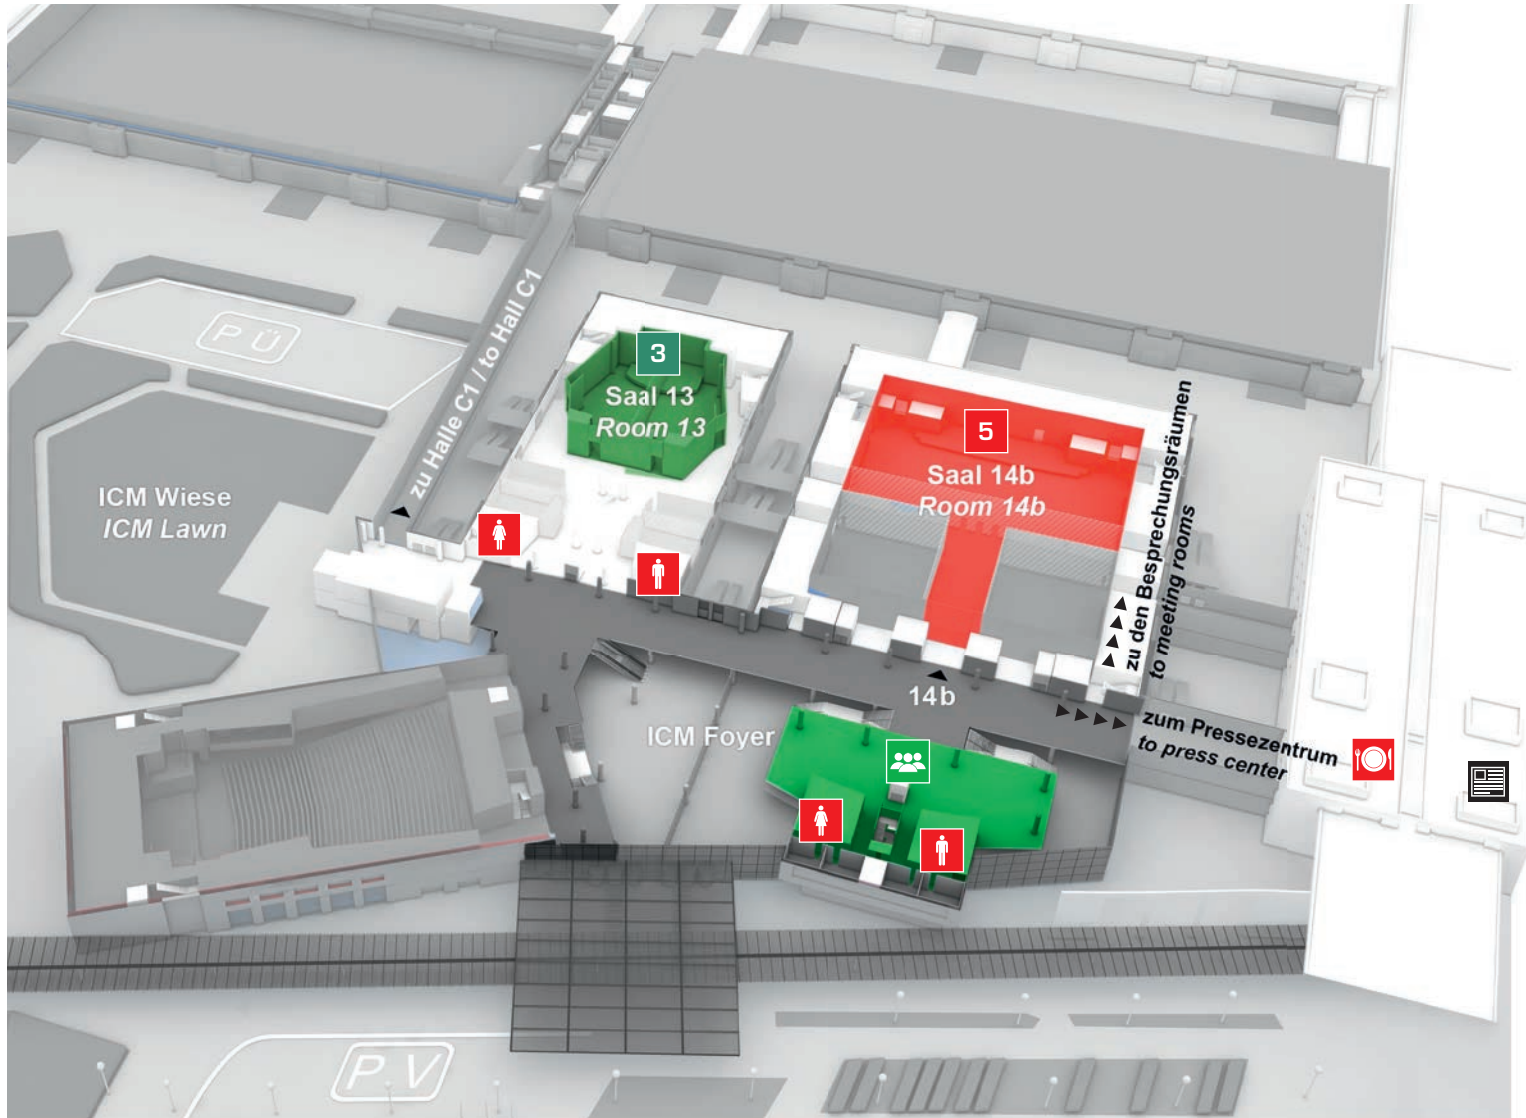

Summit-Map | EXPO REAL Hybrid Summit – Erdgeschoss / Ground Floor

- A** EXHIBITION SPACE
(Erdgeschoss / Foyer Ground Floor)
- B** TECH ALLEY, TECH TALK ZONE
(Halle B0 / Hall B0)
- 1** REAL ESTATE INNOVATION FORUM
(Saal 4 / Room 4)
- 2** DISCUSSION & NETWORKING FORUM /
DIGITAL EXHIBITOR STAGE
(Saal 5 / Room 5)
- 4** PLANNING & PARTNERSHIPS FORUM
(Saal 1 / Room 1)
- 6** KONFERENZSAAL FÜR AUSSTELLUNGSPARTNER
CONFERENCE ROOM FOR EXHIBITION PARTNERS
(Saal 2 / Room 2)
- ▶** West Haupteingang / Hauptauegang
West Entrance / Exit
- i** Infocounter Projektleitung
Infocounter Exhibition Management
- 📰** Pressezentrum
Press Center
- 👔** Garderobe
Wardrobe
- 🍽️** Gastronomie
Catering
- 🚻** Toiletten
Restrooms
- 🚌** Bus
- TAXI** Taxistand ohne Vorbestellung
Taxi rank for general cabs without pre-ordering
- P** Parkflächen
Parking area
- U** U-Bahn
Subway
- 👥** EXPO REAL Lounge blue (Halle B0)
EXPO REAL Lounge blue (Hall B0)
- 📞** Maskomat

www.icm-muenchen.de

Stand September 2020 – Änderungen vorbehalten / As of September 2020 – subject to changes

Bestellen Sie Ihr Taxi jetzt / Pre-order your taxi now

freenow

taxi.eu

taxi-deutschland

EXPO REAL Hybrid Summit – The Hybrid Conference for Property and Investment
October 14–15, 2020 | Internationales Congress Center München

Building networks

Summit-Map | EXPO REAL Hybrid Summit – Obergeschoss / First Floor

- 3 INVESTMENT TOPICS
(Saal 13/Room 13)
- 5 EXPO REAL FORUM
(Saal 14b/Room 14b)
- Pressezentrum
Press Center
- Gastronomie
Catering
- Toiletten
Restrooms
- 3 Meeting Area green (Obergeschoss)
Meeting Area green (First Floor)