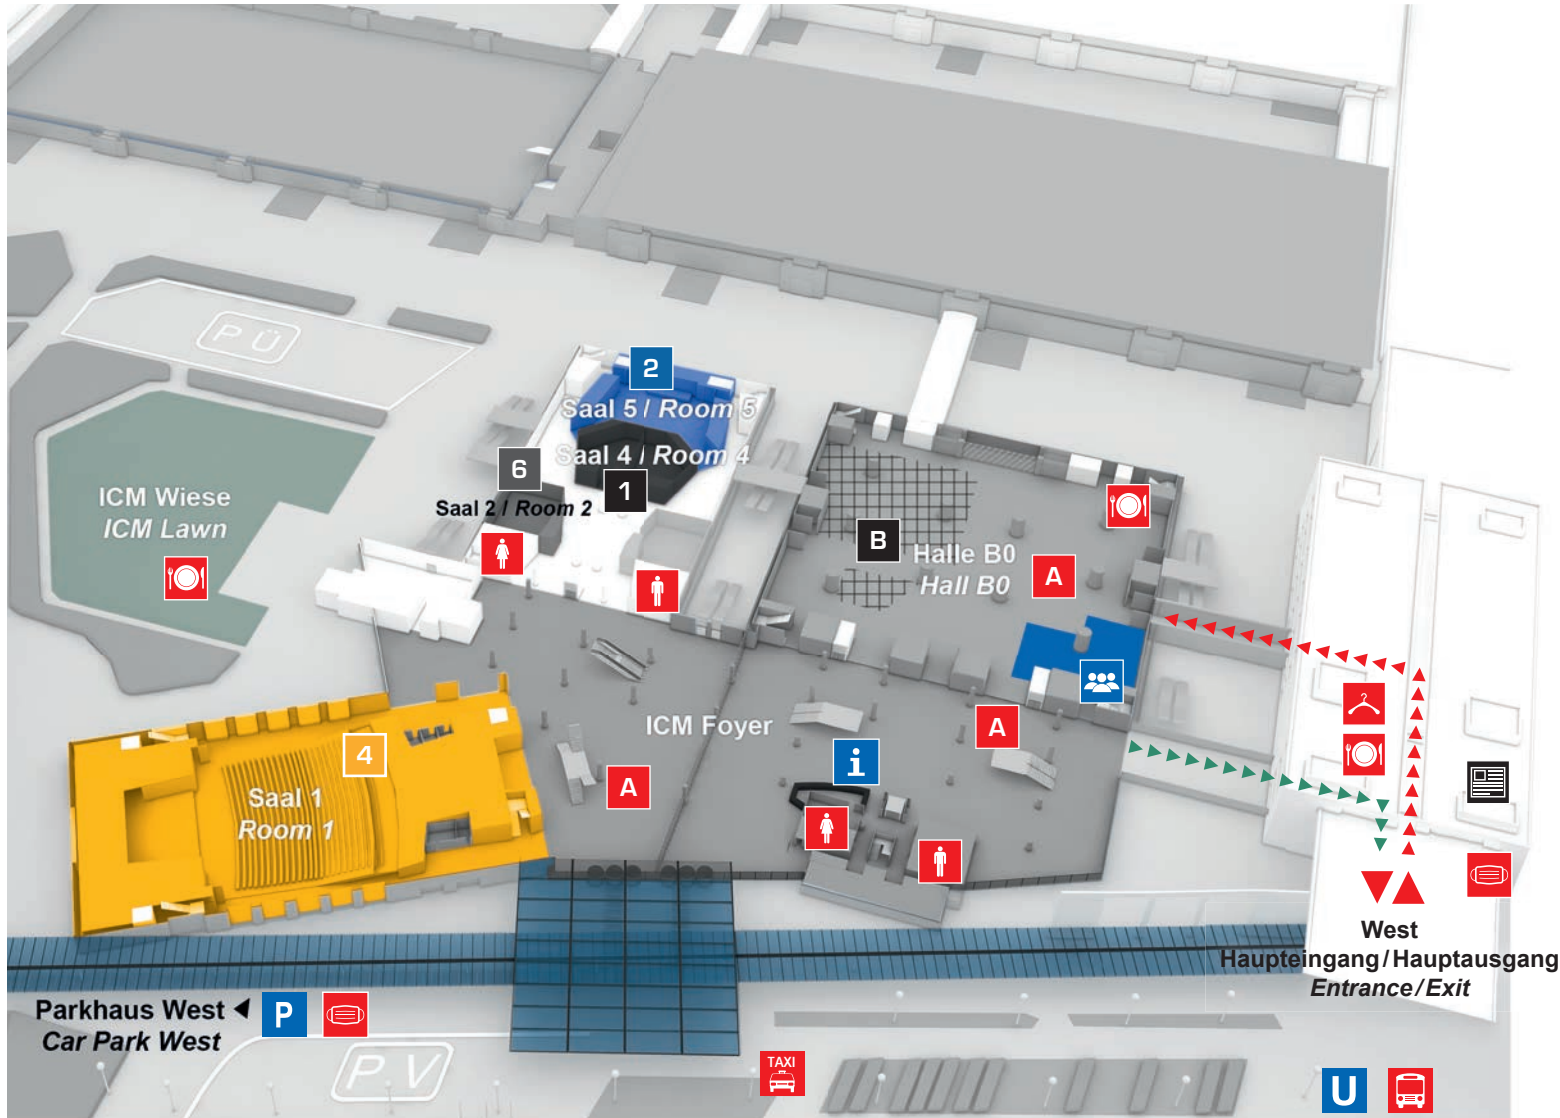

Summit-Map | EXPO REAL Hybrid Summit – Erdgeschoss / Ground Floor

- A** EXHIBITION SPACE
(Erdgeschoss / Foyer Ground Floor)
- B** TECH ALLEY, TECH TALK ZONE
(Halle B0 / Hall B0)
- 1** REAL ESTATE INNOVATION FORUM
(Saal 4 / Room 4)
- 2** DISCUSSION & NETWORKING FORUM /
DIGITAL EXHIBITOR STAGE
(Saal 5 / Room 5)
- 4** PLANNING & PARTNERSHIPS FORUM
(Saal 1 / Room 1)
- 6** KONFERENZSAAL FÜR AUSSTELLUNGSPARTNER
CONFERENCE ROOM FOR EXHIBITION PARTNERS
(Saal 2 / Room 2)
- ▶** West Haupteingang / Hauptauegang
West Entrance / Exit
- i** Infocounter Projektleitung
Infocounter Exhibition Management
- 📰** Pressezentrum
Press Center
- 👔** Garderobe
Wardrobe
- 🍽️** Gastronomie
Catering
- 🚻** Toiletten
Restrooms
- 🚌** Bus
- TAXI** Taxistand ohne Vorbestellung
Taxi rank for general cabs without pre-ordering
- P** Parkflächen
Parking area
- U** U-Bahn
Subway
- 👥** EXPO REAL Lounge blue (Halle B0)
EXPO REAL Lounge blue (Hall B0)
- 📞** Maskomat

www.icm-muenchen.de

Stand September 2020 – Änderungen vorbehalten / As of September 2020 – subject to changes

Bestellen Sie Ihr Taxi jetzt / Pre-order your taxi now

freenow

taxi.eu

taxi-deutschland

EXPO REAL Hybrid Summit – The Hybrid Conference for Property and Investment
October 14–15, 2020 | Internationales Congress Center München

Building networks

Summit-Map | EXPO REAL Hybrid Summit – Obergeschoss / First Floor

- 3 INVESTMENT TOPICS
(Saal 13/Room 13)
- 5 EXPO REAL FORUM
(Saal 14b/Room 14b)
- Pressezentrum
Press Center
- Gastronomie
Catering
- Toiletten
Restrooms
- 3 Meeting Area green (Obergeschoss)
Meeting Area green (First Floor)